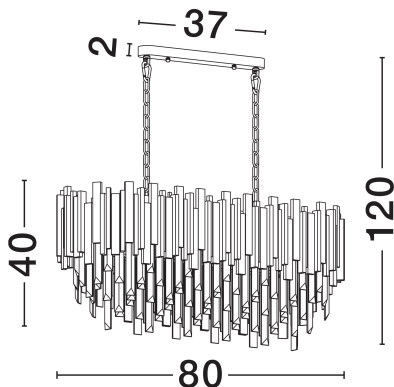

TECHNICAL DRAWING

GENERAL INFORMATION

Product Code	9050130
Collection	Indoor
Product Category	Suspension
Product Family	Grane
Mounting Location	Wall
Application Environment	Indoor
Specifications	N/A

DIMENSION & WEIGHT

LxWxH (cm)	L: 80 W: 30 H: 120
Cut Out (cm)	N/A
Weight (Kgr)	10.5

MATERIAL & COLOR

Product Color	Gold
Body Material	Metal & Crystal

APPLICATION & MOUNTING

Ambient Working Temp.	Max 45°C
Type of Protection	IP20
Dimmable	N/A
Type of Dimming	N/A
Mounting type	Surface
Mounting Depth (cm)	N/A
Led Module Replaceable	Yes
Light Source	E14

NOVA LUCE S.A

Schimatari Viotias
32009, Greece

+30 22620 58 121
+30 22620 56 743

info@novaluce.com
www.novaluce.com