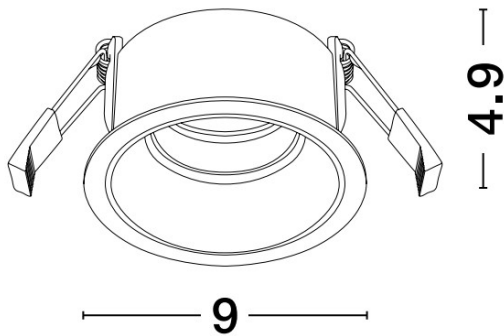

NOVA LUCE

PRODUCT DATASHEET

Version: 001

PRODUCT PHOTOGRAPH

GENERAL INFORMATION

Product Code	9110113
Product Category	Downlights GU10
Product Family	Reina
Mounting Location	Ceiling
Application Environment	Indoor

DIMENSION & WEIGHT

LxWxH (cm)	D: 9 H: 4,9
Cut out (cm)	7.5
Weight (Kgr)	0.15

TECHNICAL DRAWING

MATERIAL & COLOR

Product Color	Black
Body Material	Aluminium
Cover Material	N/A

APPLICATION & MOUNTING

Ambient Working Temp.	45 C
Type of Protection	IP20
Protection Class IK	IK03
Dimmable	N/A
Type of Dimming (Optional)	N/A
Mounting type	Surface
Mounting Depth (cm)	Ceiling
Led Module Replaceable	Yes
Light Source	LED GU10 / MR16
Adjustable	No

NOVA LUCE

PRODUCT DATASHEET

Version: 001

ELECTRICAL DATA

Power (Nominal)	max 10 W
Input voltage (Nominal)	N/A
Mains Frequency	50/60Hz
Output voltage	N/A
Output Current	N/A
Power Factor	N/A
Efficiency	N/A
SVM	N/A
Pst	N/A
Class	N/A