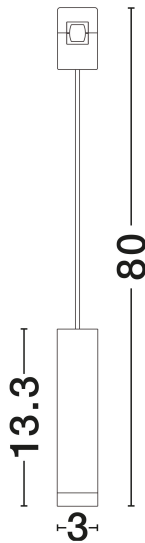

NOVA LUCE

PRODUCT DATASHEET

Version: 001

PRODUCT PHOTOGRAPH

GENERAL INFORMATION

Product Code	9070174
Collection	Indoor
Product Category	Accessories
Product Family	Magnetic System
Mounting Location	N/A
Application Environment	Indoor
Specifications	N/A

DIMENSION & WEIGHT

LxWxH (cm)	D: 3 W: 13.3 H: 80
Cut Out (cm)	N/A
Weight (Kgr)	0

MATERIAL & COLOR

Product Color	Black
Body Material	Aluminium

APPLICATION & MOUNTING

Ambient Working Temp.	Max 45°C
Type of Protection	IP20
Dimmable	No
Type of Dimming	N/A
Mounting type	Surface
Mounting Depth (cm)	N/A
Led Module Replaceable	No
Light Source	LED

TECHNICAL DRAWING

NOVA LUCE S.A

Schimatari Viotias
32009, Greece

+30 22620 58 121
+30 22620 56 743

info@novaluce.com
www.novaluce.com

NOVA LUCE

PRODUCT DATASHEET

Version: 001

ELECTRICAL DATA

Power (Nominal)	5W
Input voltage (Nominal)	220-240V
Mains Frequency	50/60Hz

PHOTOMETRICAL DATA

Luminous Flux	115lm
Color Temperature	3000K
Light Color (Designation)	Warm White

WARRANTY

Warranty	3 Years
----------	----------------