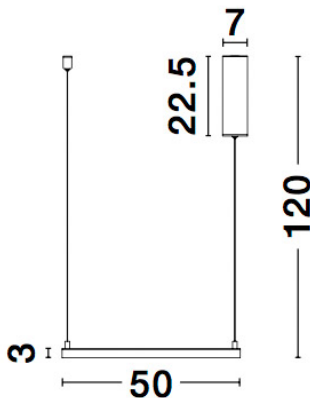

NOVA LUCE

PRODUCT DATASHEET

Version: 001

PRODUCT PHOTOGRAPH

GENERAL INFORMATION

Product Code	9990736
Collection	Decorative
Product Category	Suspension
Product Family	Eterna
Mounting Location	Ceiling
Application Environment	Indoor

DIMENSION & WEIGHT

LxWxH (cm)	D: 50 H: 120
Cut out (cm)	N/A
Weight (Kgr)	2.4

MATERIAL & COLOR

Product Color	Sandy Black
Body Material	Aluminium & Acrylic

TECHNICAL DRAWING

APPLICATION & MOUNTING

Ambient Working Temp.	Max 45 oC
Type of Protection	IP20
Dimmable	Yes
Type of Dimming (Optional)	Triac
Mounting type	Ceiling
Mounting Depth (cm)	N/A
Led Module Replaceable	No
Light Source	LED

Power (Nominal)	30W
Input voltage (Nominal)	220-240Vac
Mains Frequency	50/60Hz

PHOTOMETRICAL DATA

Luminous Flux	2188 lm
Color Temperature	3000K
Light Color (Designation)	Warm White

WARRANTY

Warranty	3 Years
----------	----------------