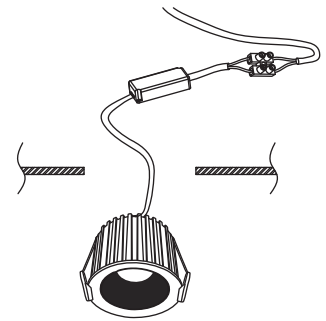

NOVA LUCE

9248074

1

Turn off the general switch

2

Create a CutOut

3

Connect wires

4

Fix the luminaire to the ceiling

5

Turn on the general switch

6

Turn on the light