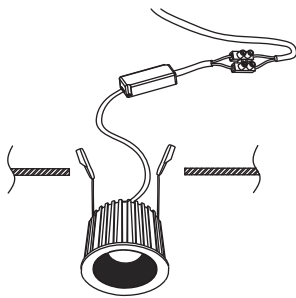

NOVA LUCE

9248074

1

Turn off the general switch

2

Create a CutOut

3

Connect wires

4

Fix the luminaire to the ceiling

5

Turn on the general switch

6

Turn on the light