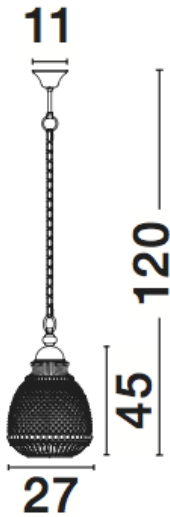

NOVA LUCE

PRODUCT DATASHEET

Version: 001

PRODUCT PHOTOGRAPH

TECHNICAL DRAWING

GENERAL INFORMATION

Product Code	8381443
Collection	Decorative
Product Category	Suspension
Product Family	Toulon
Mounting Location	Ceiling
Application Environment	Indoor

DIMENSION & WEIGHT

LxWxH (cm)	D: 27 H: 120
Cut out (cm)	N/A
Weight (Kgr)	2.5

MATERIAL & COLOR

Product Color	Dark Brown & Amber
Body Material	Steel & Glass

APPLICATION & MOUNTING

Ambient Working Temp.	Max 45 oC
Type of Protection	IP20
Dimmable	Depends on the lamp
Type of Dimming (Optional)	N/A
Mounting type	Ceiling
Mounting Depth (cm)	N/A
Led Module Replaceable	Yes
Light Source	LED E27

Power (Nominal)	Depends on the lamp
Input voltage (Nominal)	220-240Vac
Mains Frequency	50/60Hz

PHOTOMETRICAL DATA

Luminous Flux	Depends on the lamp
Color Temperature	Depends on the lamp
Light Color (Designation)	N/A