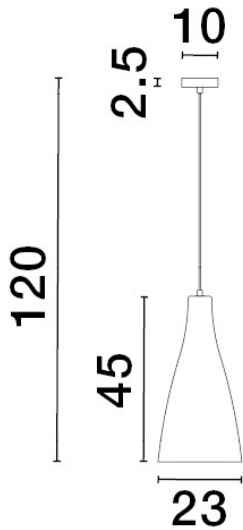

## PRODUCT PHOTOGRAPH

## TECHNICAL DRAWING

## DIMENSION & WEIGHT

LxWxH (cm)	L: 23 W: 45 H: 120
Cut out (cm)	N/A
Weight (Kgr)	1.4