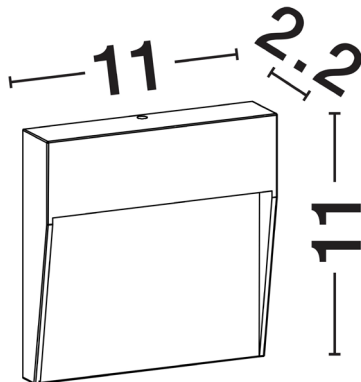

MATERIAL & COLOR

Product Color	White
Body Material	Aluminium & Pc

APPLICATION & MOUNTING

Ambient Working Temp.	Max 45 oC
Type of Protection	IP54
Dimmable	No
Type of Dimming (Optional)	N/A
Mounting type	Surface
Mounting Depth (cm)	N/A
Led Module Replaceable	No
Light Source	LED

NOVA LUCE S.A

Schimatari Viotias
32009, Greece

+30 22620 58 121
+30 22620 56 743

info@novaluce.com
www.novaluce.com