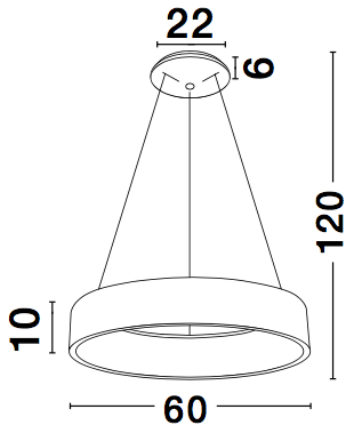

NOVA LUCE

PRODUCT DATASHEET

Version: 001

PRODUCT PHOTOGRAPH

TECHNICAL DRAWING

GENERAL INFORMATION

Product Code	6167205
Collection	Decorative
Product Category	Suspension
Product Family	Rando
Mounting Location	Ceiling
Application Environment	Indoor

DIMENSION & WEIGHT

LxWxH (cm)	L: 60 W: 10 H: 120
Cut out (cm)	N/A
Weight (Kgr)	2.7

MATERIAL & COLOR

Product Color	White
Body Material	Aluminium & Acrylic

APPLICATION & MOUNTING

Ambient Working Temp.	Max 45 oC
Type of Protection	IP20
Dimmable	No
Type of Dimming (Optional)	N/A
Mounting type	Ceiling
Mounting Depth (cm)	N/A
Led Module Replaceable	No
Light Source	LED

Power (Nominal)	54W
Input voltage (Nominal)	220-240Vac
Mains Frequency	50/60Hz

PHOTOMETRICAL DATA

Luminous Flux	2124 lm
Color Temperature	3000K
Light Color (Designation)	Warm White

WARRANTY

Warranty	3 Years
----------	----------------