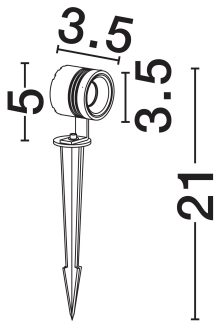

NOVA LUCE

PRODUCT DATASHEET

Version: 001

PRODUCT PHOTOGRAPH

TECHNICAL DRAWING

GENERAL INFORMATION

Product Code	9050733
Collection	Outdoor
Product Category	Accent Lighting
Product Family	Sento
Mounting Location	Ground
Application Environment	Outdoor
Specifications	N/A

DIMENSION & WEIGHT

LxWxH (cm)	5 H:21 cm (16 cm spike)
Cut out (cm)	N/A
Weight (Kgr)	0.082

MATERIAL & COLOR

Product Color	Corten
Body Material	Aluminium & Pc

APPLICATION & MOUNTING

Ambient Working Temp.	Max 45 oC
Type of Protection	IP65
Dimmable	No
Type of Dimming	N/A
Mounting type	Surface
Mounting Depth (cm)	N/A
Led Module Replaceable	No
Light Source	LED

NOVA LUCE S.A

Schimatari Viotias
32009, Greece

+30 22620 58 121
+30 22620 56 743

info@novaluce.com
www.novaluce.com