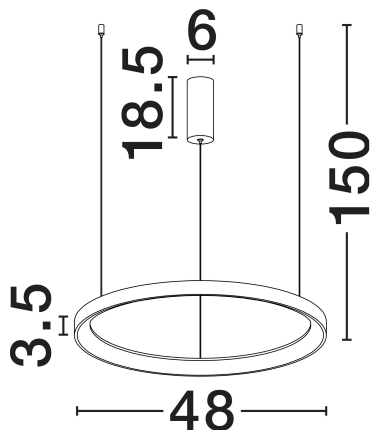

NOVA LUCE

PRODUCT DATASHEET

Version: 001

PRODUCT PHOTOGRAPH

TECHNICAL DRAWING

GENERAL INFORMATION

Product Code	9853681
Collection	Indoor
Product Category	Suspension
Product Family	Pertino
Mounting Location	Wall
Application Environment	Indoor
Specifications	N/A

DIMENSION & WEIGHT

LxWxH (cm)	D: 48 H: 150
Cut Out (cm)	N/A
Weight (Kgr)	1.8

MATERIAL & COLOR

Product Color	Sandy White
Body Material	Aluminium & Acrylic

APPLICATION & MOUNTING

Ambient Working Temp.	Max 45°C
Type of Protection	IP20
Dimmable	Yes
Type of Dimming	Triac
Mounting type	Surface
Mounting Depth (cm)	N/A
Led Module Replaceable	No
Light Source	LED

Power (Nominal)	38W
Input voltage (Nominal)	220-240V
Mains Frequency	50/60Hz

PHOTOMETRICAL DATA

Luminous Flux	2175lm
Color Temperature	3000K
Light Color (Designation)	Warm White

WARRANTY

Warranty	3 Years
----------	----------------