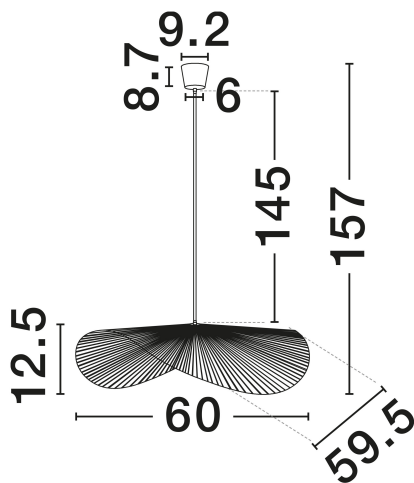

TECHNICAL DRAWING

GENERAL INFORMATION

Product Code	9586536
Collection	Indoor
Product Category	Suspension
Product Family	Siara
Mounting Location	Ceiling
Application Environment	Indoor
Specifications	N/A

DIMENSION & WEIGHT

LxWxH (cm)	L: 60 W: 59.5 H: 157
Cut Out (cm)	N/A
Weight (Kgr)	0.75

MATERIAL & COLOR

Product Color	Natural
Body Material	Paper Rope

APPLICATION & MOUNTING

Ambient Working Temp.	Max 45°C
Type of Protection	IP20
Dimmable	Yes
Type of Dimming	N/A
Mounting type	Surface
Mounting Depth (cm)	N/A
Led Module Replaceable	Yes
Light Source	E27

NOVA LUCE S.A

Schimatari Viotias
32009, Greece

+30 22620 58 121
+30 22620 56 743

info@novaluce.com
www.novaluce.com