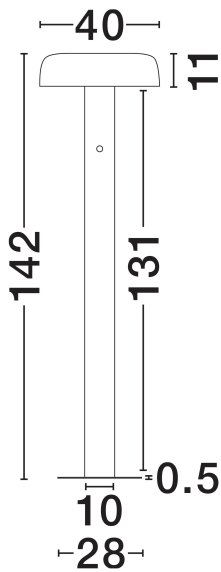

### PRODUCT PHOTOGRAPH

### TECHNICAL DRAWING

### DIMENSION & WEIGHT

LxWxH (cm)	D: 40 H: 142
Cut Out (cm)	N/A
Weight (Kgr)	9.5

### PHOTOMETRICAL DATA

Luminous Flux	<b>1288lm</b>
Color Temperature	<b>3000K</b>
Light Color (Designation)	<b>Warm White</b>