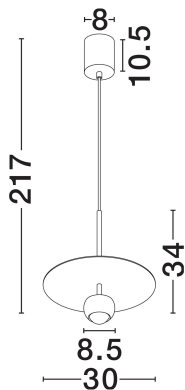

NOVA LUCE

PRODUCT DATASHEET

Version: 001

PRODUCT PHOTOGRAPH

TECHNICAL DRAWING

GENERAL INFORMATION

Product Code	9870047
Collection	Indoor
Product Category	Suspension
Product Family	Edem
Mounting Location	Wall
Application Environment	Indoor
Specifications	N/A

DIMENSION & WEIGHT

LxWxH (cm)	D: 30 H: 217
Cut Out (cm)	N/A
Weight (Kgr)	1.15

MATERIAL & COLOR

Product Color	Red
Body Material	Aluminium & Steel

APPLICATION & MOUNTING

Ambient Working Temp.	Max 45°C
Type of Protection	IP20
Dimmable	No
Type of Dimming	N/A
Mounting type	Surface
Mounting Depth (cm)	N/A
Led Module Replaceable	No
Light Source	LED

Power (Nominal)	8W
Input voltage (Nominal)	220-240V
Mains Frequency	50/60Hz

PHOTOMETRICAL DATA

Luminous Flux	590lm
Color Temperature	3000K
Light Color (Designation)	Warm White

WARRANTY

Warranty	3 Years
----------	----------------