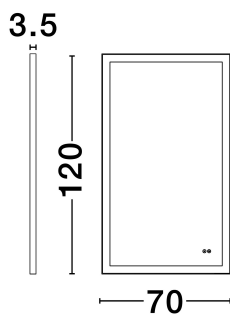

APPLICATION & MOUNTING

Ambient Working Temp.	Max 45°C
Type of Protection	IP44
Dimmable	No
Type of Dimming	N/A
Mounting type	Surface
Mounting Depth (cm)	N/A
Led Module Replaceable	No
Light Source	LED

NOVA LUCE S.A

Schimatari Viotias
32009, Greece

+30 22620 58 121
+30 22620 56 743

info@novaluce.com
www.novaluce.com