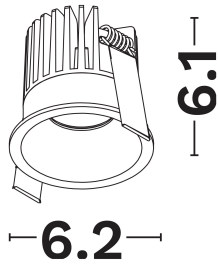

NOVA LUCE

PRODUCT DATASHEET

Version: 001

PRODUCT PHOTOGRAPH

TECHNICAL DRAWING

COMPATIBLE WITH

— On/Off Driver: Included

— Triac Driver: 9844008

— Dali Driver: 9621523 / 9844010

GENERAL INFORMATION

Product Code	9844014
Product Category	Downlights
Product Family	Petit
Mounting Location	Ceiling
Application Environment	Indoor

DIMENSION & WEIGHT

LxWxH (cm)	D: 6.2 H:6.1
Cut out (cm)	5,5
Weight (Kgr)	N/A

MATERIAL & COLOR

Product Color	Black
Body Material	Aluminium
Cover Material	N/A

APPLICATION & MOUNTING

Ambient Working Temp.	45 C
Type of Protection	IP42
Protection Class IK	IK03
Dimmable	No
Type of Dimming (Optional)	Triac/Dali
Mounting type	Recessed
Mounting Depth (cm)	Ceiling
Led Module Replaceable	No
Light Source	Led
Adjustable	No

NOVA LUCE S.A

Schimatari Viotias
32009, Greece

+30 22620 58 121
+30 22620 56 743

info@novaluce.com
www.novaluce.com