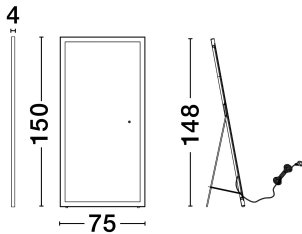

GENERAL INFORMATION

Product Code	9006038
Collection	Indoor
Product Category	Bathroom
Product Family	Adon
Mounting Location	Ceiling
Application Environment	Indoor
Specifications	N/A

DIMENSION & WEIGHT

LxWxH (cm)	L: 75 W: 4 H: 150
Cut Out (cm)	N/A
Weight (Kgr)	20.5

MATERIAL & COLOR

Product Color	Sandy Black & White
Body Material	Aluminium & Mirror Glass

APPLICATION & MOUNTING

Ambient Working Temp.	Max 45°C
Type of Protection	IP44
Dimmable	No
Type of Dimming	N/A
Mounting type	Surface
Mounting Depth (cm)	N/A
Led Module Replaceable	No
Light Source	LED

NOVA LUCE S.A

Schimatari Viotias
32009, Greece

+30 22620 58 121
+30 22620 56 743

info@novaluce.com
www.novaluce.com