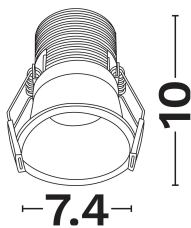

NOVA LUCE

PRODUCT DATASHEET

Version: 001

PRODUCT PHOTOGRAPH

GENERAL INFORMATION

Product Code	9844028
Product Category	Downlights
Product Family	Glyce
Mounting Location	Ceiling
Application Environment	Indoor

DIMENSION & WEIGHT

LxWxH (cm)	D:7.4 H:10
Cut out (cm)	6,5
Weight (Kgr)	N/A

TECHNICAL DRAWING

MATERIAL & COLOR

Product Color	White
Body Material	Aluminium
Cover Material	N/A

APPLICATION & MOUNTING

Ambient Working Temp.	45 C
Type of Protection	IP20
Protection Class IK	IK03
Dimmable	Yes
Type of Dimming (Optional)	Triac/Dali
Mounting type	Recessed
Mounting Depth (cm)	Ceiling
Led Module Replaceable	No
Light Source	Led
Adjustable	No

PHOTOMETRICAL DATA

Luminous Flux	1169
Luminous Efficacy	58.5
Color Temperature	2700
Light Color (Designation)	Warm White
CRI	>90
SDCM	<3
Beam Angle	36
UGR	<19

LIFESPAN

Lifetime	50000
----------	--------------