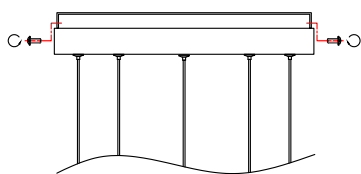

NOVA LUCE

9009176

1

Turn off the general switch

2

Drill holes & apply plastic anchors
With screws

3

Connect the wires

4

Apply the side screws

5

Instal glass shade

6

Turn on the general switch