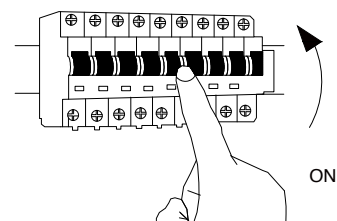

NOVA LUCE

9009176

1

Turn off the general switch

2

Drill holes & apply plastic anchors
With screws

3

Connect the wires

4

Apply the side screws

5

Instal glass shade

6

Turn on the general switch