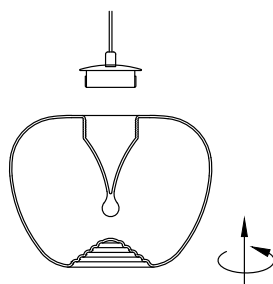

NOVA LUCE

9009176

1

Turn off the general switch

2

Drill holes & apply plastic anchors
With screws

3

Connect the wires

4

Apply the side screws

5

Instal glass shade

6

Turn on the general switch