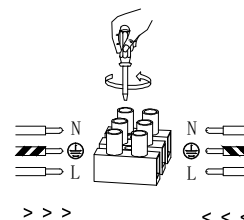

NOVA LUCE

9009176

1

Turn off the general switch

2

Drill holes & apply plastic anchors
With screws

3

Connect the wires

4

Apply the side screws

5

Instal glass shade

6

Turn on the general switch