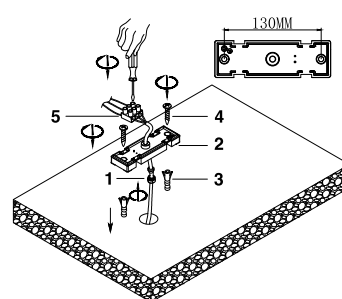

# NOVA LUCE

9176111, 9176112

1

Turn off the General Switch

2

Mark & drill holes, untie the screws

3

Tie up screws & connect wires

4

Tie up screws to fix it in place

5

Turn on the General Switch