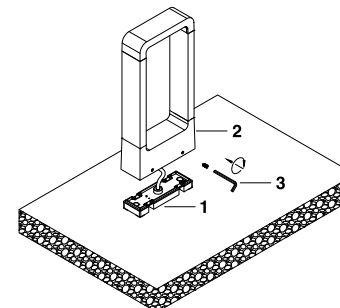

# NOVA LUCE

9176111, 9176112

1

Turn off the General Switch

2

Mark & drill holes, untie the screws

3

Tie up screws & connect wires

4

Tie up screws to fix it in place

5

Turn on the General Switch