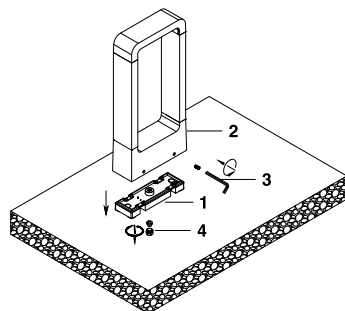

# NOVA LUCE

9176111, 9176112

1

Turn off the General Switch

2

Mark & drill holes, untie the screws

3

Tie up screws & connect wires

4

Tie up screws to fix it in place

5

Turn on the General Switch