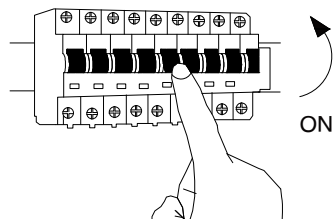

# NOVA LUCE

9176111, 9176112

1

Turn off the General Switch

2

Mark & drill holes, untie the screws

3

Tie up screws & connect wires

4

Tie up screws to fix it in place

5

Turn on the General Switch