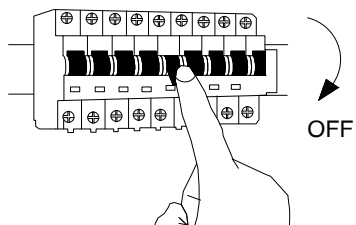

# NOVA LUCE

9176111, 9176112

1

Turn off the General Switch

2

Mark & drill holes, untie the screws

3

Tie up screws & connect wires

4

Tie up screws to fix it in place

5

Turn on the General Switch