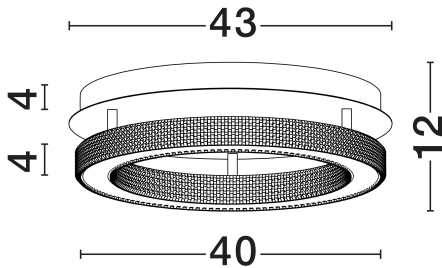

NOVA LUCE

PRODUCT DATASHEET

Version: 001

PRODUCT PHOTOGRAPH

TECHNICAL DRAWING

GENERAL INFORMATION

Product Code	9285420
Collection	Indoor
Product Category	Ceiling
Product Family	Fiore
Mounting Location	Wall
Application Environment	Indoor
Specifications	N/A

DIMENSION & WEIGHT

LxWxH (cm)	D: 40 H1: 4 H2: 12
Cut Out (cm)	N/A
Weight (Kgr)	0

MATERIAL & COLOR

Product Color	Antique Brass
Body Material	Aluminium & Acrylic

APPLICATION & MOUNTING

Ambient Working Temp.	Max 45°C
Type of Protection	IP20
Dimmable	Yes
Type of Dimming	Triac
Mounting type	Surface
Mounting Depth (cm)	N/A
Led Module Replaceable	No
Light Source	LED

Power (Nominal)	40W
Input voltage (Nominal)	220-240V
Mains Frequency	50/60Hz

PHOTOMETRICAL DATA

Luminous Flux	2139lm
Color Temperature	3000K
Light Color (Designation)	Warm White

WARRANTY

Warranty	3 Years
----------	----------------