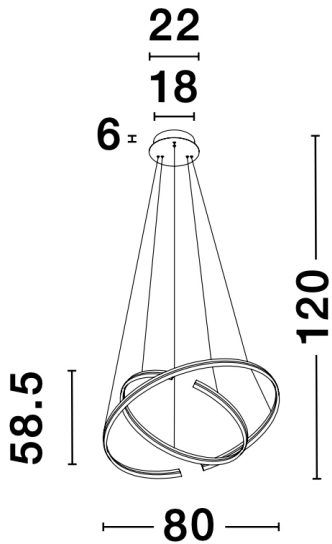

NOVA LUCE

PRODUCT DATASHEET

Version: 001

PRODUCT PHOTOGRAPH

TECHNICAL DRAWING

GENERAL INFORMATION

Product Code	9392012
Collection	Decorative
Product Category	Suspension
Product Family	Torrente
Mounting Location	Ceiling
Application Environment	Indoor

DIMENSION & WEIGHT

LxWxH (cm)	L: 80 W: 80 H: 120
Cut out (cm)	N/A
Weight (Kgr)	3.5

MATERIAL & COLOR

Product Color	Sandy Black
Body Material	Aluminium & Acrylic

APPLICATION & MOUNTING

Ambient Working Temp.	Max 45 oC
Type of Protection	IP20
Dimmable	Yes
Type of Dimming (Optional)	Triac
Mounting type	Ceiling
Mounting Depth (cm)	N/A
Led Module Replaceable	No
Light Source	LED

Power (Nominal)	93W
Input voltage (Nominal)	220-240Vac
Mains Frequency	50/60Hz

PHOTOMETRICAL DATA

Luminous Flux	3422 lm
Color Temperature	3000K
Light Color (Designation)	Warm White

WARRANTY

Warranty	3 Years
----------	----------------