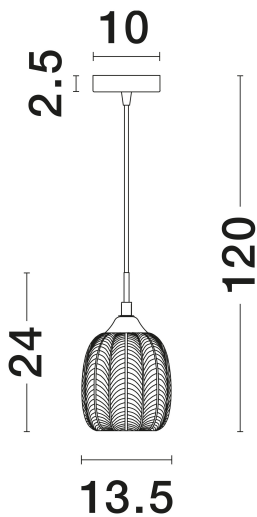

NOVA LUCE

PRODUCT DATASHEET

Version: 001

PRODUCT PHOTOGRAPH

TECHNICAL DRAWING

GENERAL INFORMATION

Product Code	9191541
Collection	Indoor
Product Category	Suspension
Product Family	Vario
Mounting Location	Ceiling
Application Environment	Indoor
Specifications	N/A

DIMENSION & WEIGHT

LxWxH (cm)	D: 13.5 H1: 24 H2: 120
Cut Out (cm)	N/A
Weight (Kgr)	0.6

MATERIAL & COLOR

Product Color	Clear & Satin Gold
Body Material	Glass & Metal

APPLICATION & MOUNTING

Ambient Working Temp.	Max 45°C
Type of Protection	IP20
Dimmable	Yes
Type of Dimming	N/A
Mounting type	Surface
Mounting Depth (cm)	N/A
Led Module Replaceable	Yes
Light Source	E27

Power (Nominal)	1x12W
Input voltage (Nominal)	100-240V
Mains Frequency	50/60Hz

PHOTOMETRICAL DATA

Luminous Flux	N/A
Color Temperature	N/A
Light Color (Designation)	N/A

WARRANTY

Warranty	3 Years
----------	----------------