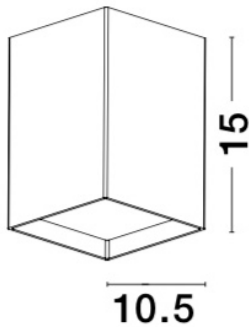

NOVA LUCE

PRODUCT DATASHEET

Version: 001

PRODUCT PHOTOGRAPH

GENERAL INFORMATION

Product Code	62014
Product Category	Ceiling GU10
Product Family	Cid
Mounting Location	Ceiling
Application Environment	Indoor

DIMENSION & WEIGHT

LxWxH (cm)	D: 10,5 H: 15
Cut out (cm)	0
Weight (Kgr)	0.85

TECHNICAL DRAWING

MATERIAL & COLOR

Product Color	White
Body Material	Aluminium
Cover Material	N/A

APPLICATION & MOUNTING

Ambient Working Temp.	45 C
Type of Protection	IP20
Protection Class IK	IK03
Dimmable	N/A
Type of Dimming (Optional)	N/A
Mounting type	Surface
Mounting Depth (cm)	Ceiling
Led Module Replaceable	N/A
Light Source	N/A
Adjustable	No