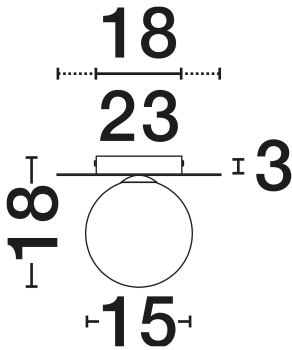

NOVA LUCE

PRODUCT DATASHEET

Version: 001

PRODUCT PHOTOGRAPH

TECHNICAL DRAWING

GENERAL INFORMATION

Product Code	9501246
Collection	Indoor
Product Category	Ceiling
Product Family	Indigo
Mounting Location	Ceiling
Application Environment	Indoor
Specifications	N/A

DIMENSION & WEIGHT

LxWxH (cm)	D: 23 H: 18
Cut Out (cm)	N/A
Weight (Kgr)	0.6

MATERIAL & COLOR

Product Color	Gold & Opal
Body Material	Metal & Glass

APPLICATION & MOUNTING

Ambient Working Temp.	Max 45°C
Type of Protection	IP20
Dimmable	Yes
Type of Dimming	N/A
Mounting type	Surface
Mounting Depth (cm)	N/A
Led Module Replaceable	Yes
Light Source	G9

Power (Nominal)	1x5W
Input voltage (Nominal)	100-240V
Mains Frequency	50/60Hz

PHOTOMETRICAL DATA

Luminous Flux	DEPEND ON LAMP
Color Temperature	DEPEND ON LAMP
Light Color (Designation)	DEPEND ON LAMP

WARRANTY