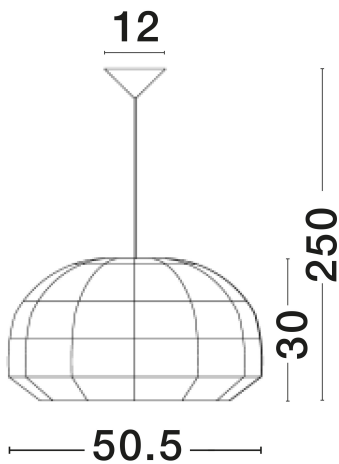

NOVA LUCE

PRODUCT DATASHEET

Version: 001

PRODUCT PHOTOGRAPH

TECHNICAL DRAWING

GENERAL INFORMATION

Product Code	9586431
Collection	Indoor
Product Category	Suspension
Product Family	Melody
Mounting Location	Ceiling
Application Environment	Indoor
Specifications	N/A

DIMENSION & WEIGHT

LxWxH (cm)	D: 50.5 H1: 30 H2: 250
Cut Out (cm)	N/A
Weight (Kgr)	1.46

MATERIAL & COLOR

Product Color	Ivory & White
Body Material	Rattan & Steel

APPLICATION & MOUNTING

Ambient Working Temp.	Max 45°C
Type of Protection	IP20
Dimmable	Yes
Type of Dimming	N/A
Mounting type	Surface
Mounting Depth (cm)	N/A
Led Module Replaceable	Yes
Light Source	E27