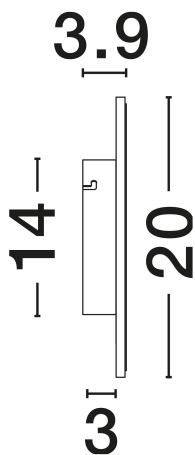

NOVA LUCE

PRODUCT DATASHEET

Version: 001

PRODUCT PHOTOGRAPH

GENERAL INFORMATION

Product Code	9248160
Collection	Indoor
Product Category	Wall
Product Family	Nevo
Mounting Location	Wall
Application Environment	Indoor
Specifications	N/A

DIMENSION & WEIGHT

LxWxH (cm)	D: 20 W: 3.9 H: 20
Cut Out (cm)	N/A
Weight (Kgr)	0.8

MATERIAL & COLOR

Product Color	Sandy White
Body Material	Aluminium & Silicon

TECHNICAL DRAWING

APPLICATION & MOUNTING

Ambient Working Temp.	Max 45°C
Type of Protection	IP20
Dimmable	No
Type of Dimming	N/A
Mounting type	Surface
Mounting Depth (cm)	N/A
Led Module Replaceable	No
Light Source	LED

Power (Nominal)	12W
Input voltage (Nominal)	220-240V
Mains Frequency	50/60Hz

PHOTOMETRICAL DATA

Luminous Flux	850lm
Color Temperature	3000K
Light Color (Designation)	Warm White

WARRANTY

Warranty	3 Years
----------	----------------