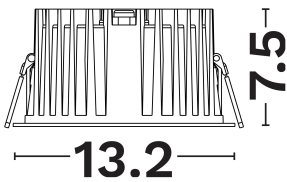

NOVA LUCE

PRODUCT DATASHEET

Version: 001

PRODUCT PHOTOGRAPH

TECHNICAL DRAWING

COMPATIBLE WITH

— On/Off Driver: Included

— Triac Driver: N/A

— Dali Driver: 9621522

GENERAL INFORMATION

Product Code	9232250
Product Category	Downlights-Commercial
Product Family	Lox
Mounting Location	Ceiling
Application Environment	Outdoor

DIMENSION & WEIGHT

LxWxH (cm)	D:13.2 H:7.5
Cut out (cm)	12
Weight (Kgr)	N/A