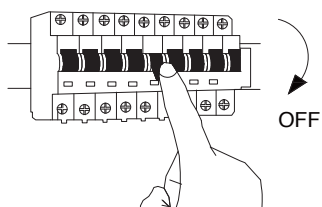

# NOVA LUCE

9060301 9060302  
9060303 9060304

1

Turn off the general switch

2

Drill holes apply plastic  
Anchors with screws

3

Connect the wires and rotate the  
object to put in place

4

Turn on the general switch