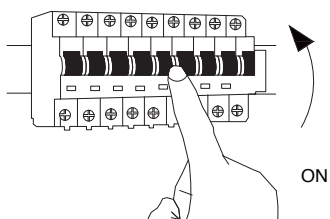

# NOVA LUCE

9060301 9060302  
9060303 9060304

1

Turn off the general switch

2

Drill holes apply plastic  
Anchors with screws

3

Connect the wires and rotate the  
object to put in place

4

Turn on the general switch