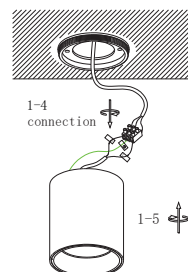

# NOVA LUCE

9060301 9060302  
9060303 9060304

1

Turn off the general switch

2

Drill holes apply plastic  
Anchors with screws

3

Connect the wires and rotate the  
object to put in place

4

Turn on the general switch