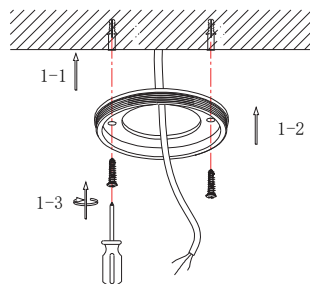

# NOVA LUCE

9060301 9060302  
9060303 9060304

1

Turn off the general switch

2

Drill holes apply plastic  
Anchors with screws

3

Connect the wires and rotate the  
object to put in place

4

Turn on the general switch