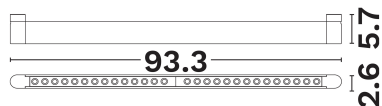

NOVA LUCE

PRODUCT DATASHEET

Version: 001

PRODUCT PHOTOGRAPH

GENERAL INFORMATION

Product Code	9680201
Product Category	Systems
Product Family	Symmetric
Mounting Location	Ceiling/Wall
Application Environment	Indoor

DIMENSION & WEIGHT

LxWxH (cm)	:93.3 W:2.6 H:5.7 cm
Cut out (cm)	N/A
Weight (Kgr)	0,83

TECHNICAL DRAWING

MATERIAL & COLOR

Product Color	Black
Body Material	Aluminium
Cover Material	N/A

APPLICATION & MOUNTING

PHOTOMETRICAL DATA

Luminous Flux	1817
Luminous Efficacy	37.9
Color Temperature	2700-6500
Light Color (Designation)	Tunable White
CRI	>90
SDCM	<3
Beam Angle	24
UGR	<10

LIFESPAN

Lifetime	30000
----------	--------------