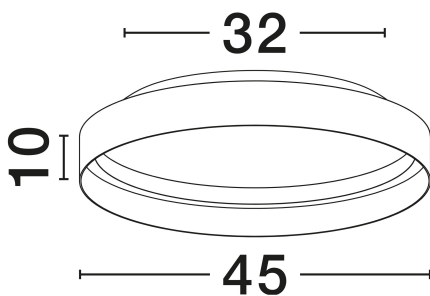

TECHNICAL DRAWING

APPLICATION & MOUNTING

Ambient Working Temp.	Max 45°C
Type of Protection	IP20
Dimmable	Yes
Type of Dimming	Triac
Mounting type	Surface
Mounting Depth (cm)	N/A
Led Module Replaceable	No
Light Source	LED

NOVA LUCE S.A

Schimatari Viotias
32009, Greece

+30 22620 58 121
+30 22620 56 743

info@novaluce.com
www.novaluce.com