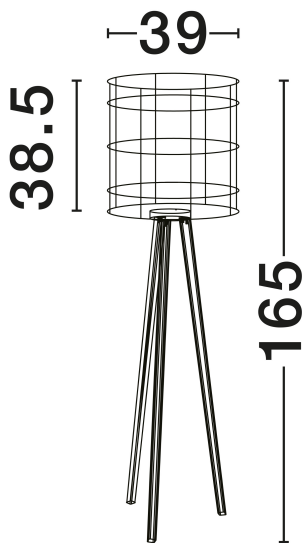

NOVA LUCE

PRODUCT DATASHEET

Version: 001

PRODUCT PHOTOGRAPH

TECHNICAL DRAWING

GENERAL INFORMATION

Product Code	9586528
Collection	Indoor
Product Category	Floor
Product Family	Plette
Mounting Location	Floor
Application Environment	Indoor
Specifications	N/A

DIMENSION & WEIGHT

LxWxH (cm)	D: 39 H1: 38.5 H2: 165
Cut Out (cm)	N/A
Weight (Kgr)	1.7

MATERIAL & COLOR

Product Color	Natural & Black
Body Material	Dried Hyacinth & Wood

APPLICATION & MOUNTING

Ambient Working Temp.	Max 45°C
Type of Protection	IP20
Dimmable	Yes
Type of Dimming	N/A
Mounting type	Surface
Mounting Depth (cm)	N/A
Led Module Replaceable	Yes
Light Source	E27

Power (Nominal)	1x12W
Input voltage (Nominal)	100-240V
Mains Frequency	50/60Hz

PHOTOMETRICAL DATA

Luminous Flux	N/A
Color Temperature	N/A
Light Color (Designation)	N/A

WARRANTY

Warranty	3 Years
----------	----------------