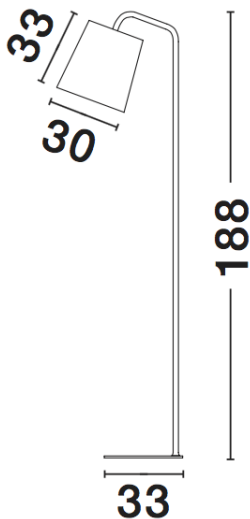

TECHNICAL DRAWING