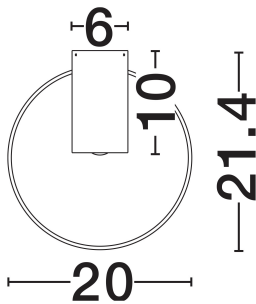

NOVA LUCE

PRODUCT DATASHEET

Version: 001

PRODUCT PHOTOGRAPH

TECHNICAL DRAWING

GENERAL INFORMATION

Product Code	9695110
Collection	Indoor
Product Category	Ceiling
Product Family	Ekei
Mounting Location	Wall
Application Environment	Indoor
Specifications	N/A

DIMENSION & WEIGHT

LxWxH (cm)	D: 19.8 H: 21.4
Cut Out (cm)	N/A
Weight (Kgr)	0.72

MATERIAL & COLOR

Product Color	Sandy White
Body Material	Aluminium

APPLICATION & MOUNTING

Ambient Working Temp.	Max 45°C
Type of Protection	IP20
Dimmable	No
Type of Dimming	N/A
Mounting type	Surface
Mounting Depth (cm)	N/A
Led Module Replaceable	No
Light Source	LED

Power (Nominal)	14W
Input voltage (Nominal)	220-240V
Mains Frequency	50/60Hz

PHOTOMETRICAL DATA

Luminous Flux	1127lm
Color Temperature	3000K
Light Color (Designation)	Warm White

WARRANTY

Warranty	3 Years
----------	----------------