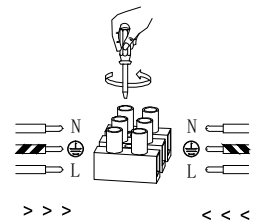

NOVA LUCE

9009162

1

Turn off the general switch

2

Drill holes & apply plastic anchors
With screws

3

Connect the wires

4

Apply the side screws

5

Instal glass shade

6

Turn on the general switch