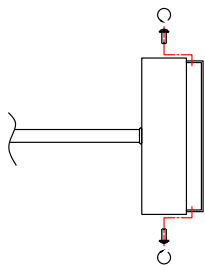

NOVA LUCE

9009162

1

Turn off the general switch

2

Drill holes & apply plastic anchors
With screws

3

Connect the wires

4

Apply the side screws

5

Instal glass shade

6

Turn on the general switch