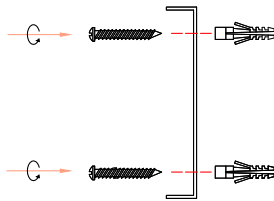

NOVA LUCE

9009162

1

Turn off the general switch

2

Drill holes & apply plastic anchors
With screws

3

Connect the wires

4

Apply the side screws

5

Instal glass shade

6

Turn on the general switch