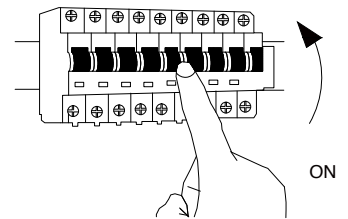

NOVA LUCE

9009162

1

Turn off the general switch

2

Drill holes & apply plastic anchors
With screws

3

Connect the wires

4

Apply the side screws

5

Instal glass shade

6

Turn on the general switch