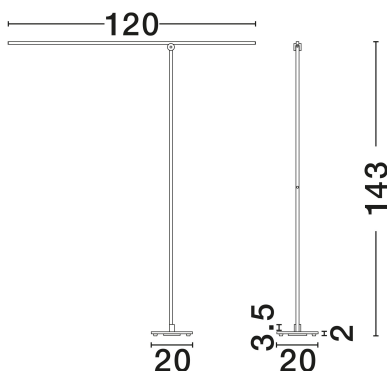

NOVA LUCE

PRODUCT DATASHEET

Version: 001

PRODUCT PHOTOGRAPH

TECHNICAL DRAWING

GENERAL INFORMATION

Product Code	9088211
Collection	Indoor
Product Category	Floor
Product Family	Tenso
Mounting Location	Floor
Application Environment	Indoor
Specifications	N/A

DIMENSION & WEIGHT

LxWxH (cm)	L: 120 W: 20 H: 142.5
Cut Out (cm)	N/A
Weight (Kgr)	4.1

MATERIAL & COLOR

Product Color	Sandy Black
Body Material	Aluminium

APPLICATION & MOUNTING

Ambient Working Temp.	Max 45°C
Type of Protection	IP20
Dimmable	Yes
Type of Dimming	Triac
Mounting type	Surface
Mounting Depth (cm)	N/A
Led Module Replaceable	No
Light Source	LED

Power (Nominal)	24W
Input voltage (Nominal)	220-240V
Mains Frequency	50/60Hz

PHOTOMETRICAL DATA

Luminous Flux	909lm
Color Temperature	3000K
Light Color (Designation)	Warm White

WARRANTY

Warranty	3 Years
----------	----------------