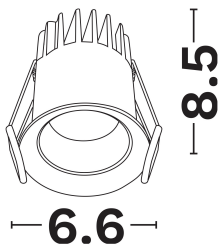

NOVA LUCE

PRODUCT DATASHEET

Version: 001

PRODUCT PHOTOGRAPH

TECHNICAL DRAWING

COMPATIBLE WITH

— On/Off Driver: Included

— Triac Driver: 9844019

— Dali Driver: 9621523

GENERAL INFORMATION

Product Code	9232239
Product Category	Downlights
Product Family	Feller
Mounting Location	Ceiling
Application Environment	Indoor

DIMENSION & WEIGHT

LxWxH (cm)	D:6.6 H:8.5
Cut out (cm)	5,5
Weight (Kgr)	N/A

MATERIAL & COLOR

Product Color	Black
Body Material	Aluminium
Cover Material	N/A

APPLICATION & MOUNTING

Ambient Working Temp.	45 C
Type of Protection	IP20
Protection Class IK	IK03
Dimmable	Yes
Type of Dimming (Optional)	Triac/Dali
Mounting type	Recessed
Mounting Depth (cm)	Ceiling
Led Module Replaceable	No
Light Source	Led
Adjustable	No

Power (Nominal)	15
Input voltage (Nominal)	220-240Vac
Mains Frequency	50/60Hz
Output voltage	40Vdc
Output Current	350mA
Power Factor	0,9
Efficiency	>80%
SVM	<0.4
Pst	<1
Class	II

PHOTOMETRICAL DATA

Luminous Flux	833
Luminous Efficacy	55.5
Color Temperature	2700
Light Color (Designation)	Warm White
CRI	>90
SDCM	<3
Beam Angle	24
UGR	<19