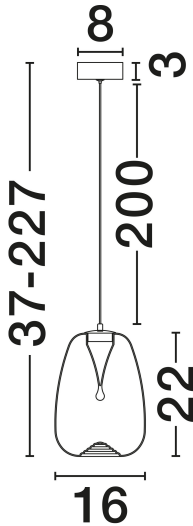

NOVA LUCE

PRODUCT DATASHEET

Version: 001

PRODUCT PHOTOGRAPH

TECHNICAL DRAWING

GENERAL INFORMATION

Product Code	9009173
Collection	Indoor
Product Category	Suspension
Product Family	Oblo
Mounting Location	Ceiling
Application Environment	Indoor
Specifications	N/A

DIMENSION & WEIGHT

LxWxH (cm)	D: 16 H: 227
Cut Out (cm)	N/A
Weight (Kgr)	0.5

MATERIAL & COLOR

Product Color	Gradient Amber & Matt Black
Body Material	Glass & Metal

APPLICATION & MOUNTING

Ambient Working Temp.	Max 45°C
Type of Protection	IP20
Dimmable	No
Type of Dimming	N/A
Mounting type	Surface
Mounting Depth (cm)	N/A
Led Module Replaceable	No
Light Source	LED

Power (Nominal)	3W
Input voltage (Nominal)	220-240V
Mains Frequency	50/60Hz

PHOTOMETRICAL DATA

Luminous Flux	195lm
Color Temperature	3000K
Light Color (Designation)	Warm White

WARRANTY

Warranty	3 Years
----------	----------------