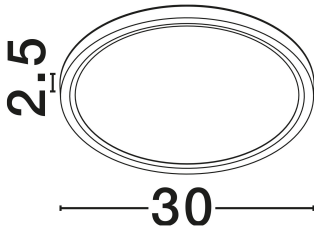

TECHNICAL DRAWING

GENERAL INFORMATION

Product Code	9060189
Collection	Indoor
Product Category	Ceiling
Product Family	Dixie
Mounting Location	Ceiling
Application Environment	Indoor
Specifications	N/A

DIMENSION & WEIGHT

LxWxH (cm)	D : 30 H: 2.5
Cut Out (cm)	N/A
Weight (Kgr)	0.625

MATERIAL & COLOR

Product Color	Sandy Black
Body Material	Abs & Acrylic

APPLICATION & MOUNTING

Ambient Working Temp.	Max 45°C
Type of Protection	IP20
Dimmable	No
Type of Dimming	N/A
Mounting type	Surface
Mounting Depth (cm)	N/A
Led Module Replaceable	No
Light Source	LED

NOVA LUCE S.A

Schimatari Viotias
32009, Greece

+30 22620 58 121
+30 22620 56 743

info@novaluce.com
www.novaluce.com