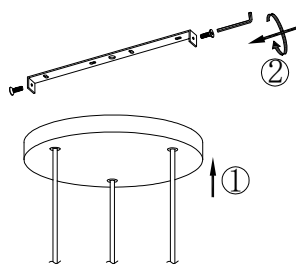

NOVA LUCE

9236223

1

Turn off the general switch

2

Drill holes & apply plastic anchors
With screws

3

Connect the wires

4

Apply the side screws

5

Apply the bulb

6

Turn on the general switch