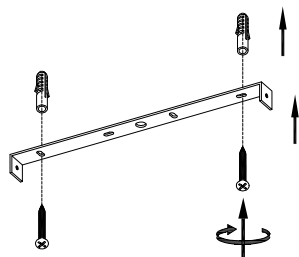

NOVA LUCE

9236223

1

Turn off the general switch

2

Drill holes & apply plastic anchors
With screws

3

Connect the wires

4

Apply the side screws

5

Apply the bulb

6

Turn on the general switch