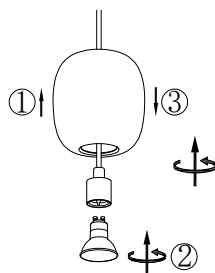

NOVA LUCE

9236223

1

Turn off the general switch

2

Drill holes & apply plastic anchors
With screws

3

Connect the wires

4

Apply the side screws

5

Apply the bulb

6

Turn on the general switch