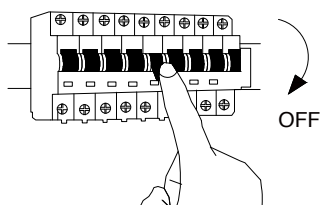

NOVA LUCE

9236223

1

Turn off the general switch

2

Drill holes & apply plastic anchors
With screws

3

Connect the wires

4

Apply the side screws

5

Apply the bulb

6

Turn on the general switch