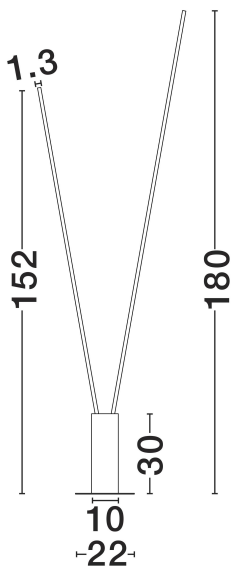

NOVA LUCE

PRODUCT DATASHEET

Version: 001

PRODUCT PHOTOGRAPH

TECHNICAL DRAWING

GENERAL INFORMATION

| | |
|-------------------------|---------|
| Product Code | 9088144 |
| Collection | Indoor |
| Product Category | Floor |
| Product Family | Kimolia |
| Mounting Location | Floor |
| Application Environment | Indoor |
| Specifications | N/A |

DIMENSION & WEIGHT

| | |
|--------------|----------------|
| LxWxH (cm) | D: 22 H: 180,7 |
| Cut Out (cm) | N/A |
| Weight (Kgr) | 3.8 |

MATERIAL & COLOR

| | |
|---------------|------------|
| Product Color | Matt White |
| Body Material | Aluminium |

| | |
|-------------------------|-----------------|
| Power (Nominal) | 49W |
| Input voltage (Nominal) | 220-240V |
| Mains Frequency | 50/60Hz |

PHOTOMETRICAL DATA

| | |
|---------------------------|-------------------|
| Luminous Flux | 3492lm |
| Color Temperature | 3000K |
| Light Color (Designation) | Warm White |