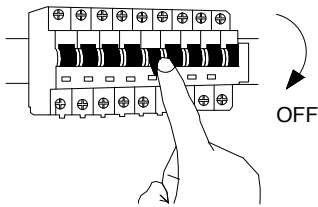

NOVA LUCE

9190401

1

Turn off the general switch

2

Drill holes & apply plastic anchors
With screws

3

Connect the wires

4

Apply the side screws

5

Apply the bulb

6

Apply the glass
& The side screws

7

Turn on the general switch