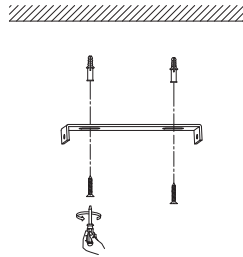

NOVA LUCE

9190401

1

Turn off the general switch

2

Drill holes & apply plastic anchors
With screws

3

Connect the wires

4

Apply the side screws

5

Apply the bulb

6

Apply the glass
& The side screws

7

Turn on the general switch