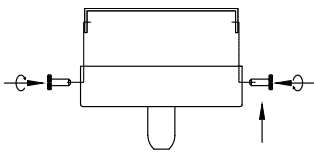

NOVA LUCE

9190401

1

Turn off the general switch

2

Drill holes & apply plastic anchors
With screws

3

Connect the wires

4

Apply the side screws

5

Apply the bulb

6

Apply the glass
& The side screws

7

Turn on the general switch