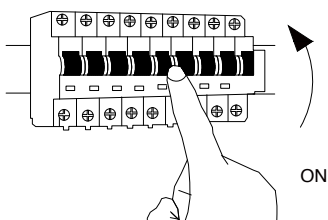

NOVA LUCE

9190401

1

Turn off the general switch

2

Drill holes & apply plastic anchors
With screws

3

Connect the wires

4

Apply the side screws

5

Apply the bulb

6

Apply the glass
& The side screws

7

Turn on the general switch