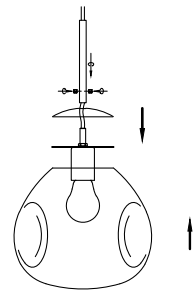

NOVA LUCE

9190401

1

Turn off the general switch

2

Drill holes & apply plastic anchors
With screws

3

Connect the wires

4

Apply the side screws

5

Apply the bulb

6

Apply the glass
& The side screws

7

Turn on the general switch