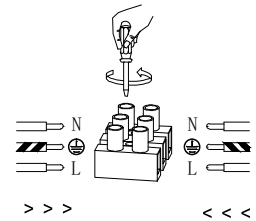

NOVA LUCE

9190401

1

Turn off the general switch

2

Drill holes & apply plastic anchors
With screws

3

Connect the wires

4

Apply the side screws

5

Apply the bulb

6

Apply the glass
& The side screws

7

Turn on the general switch