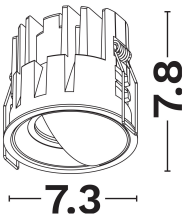

COMPATIBLE WITH

— On/Off Driver: 9020173

— Triac Driver: 9844008

— Dali Driver: 9621523

GENERAL INFORMATION

Product Code	9030666
Product Category	Downlights
Product Family	Cirrus
Mounting Location	Ceiling
Application Environment	Indoor

DIMENSION & WEIGHT

LxWxH (cm)	D:7.3 H:7.8
Cut out (cm)	6,8
Weight (Kgr)	N/A

MATERIAL & COLOR

Product Color	Black
Body Material	Aluminium
Cover Material	N/A

APPLICATION & MOUNTING

Ambient Working Temp.	45 C
Type of Protection	IP44
Protection Class IK	IK03
Dimmable	Yes
Type of Dimming (Optional)	Triac/Dali
Mounting type	Recessed
Mounting Depth (cm)	Ceiling
Led Module Replaceable	No
Light Source	Led
Adjustable	No

NOVA LUCE S.A

Schimatari Viotias
32009, Greece

+30 22620 58 121
+30 22620 56 743

info@novaluce.com
www.novaluce.com