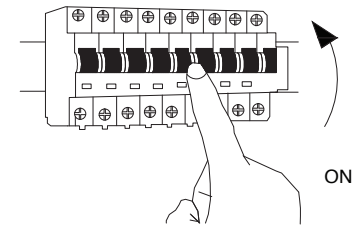

# NOVA LUCE

9492875

1 Turn off the general Switch

2 Push the product inside

3 By rotating fix it in place

4 Push

5 Finish

6 Turn on the general Switch