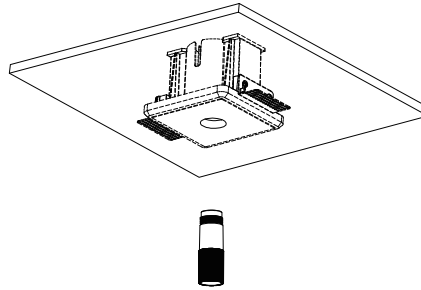

# NOVA LUCE

9492875

1 Turn off the general Switch

2 Push the product inside

3 By rotating fix it in place

4 Push

5 Finish

6 Turn on the general Switch