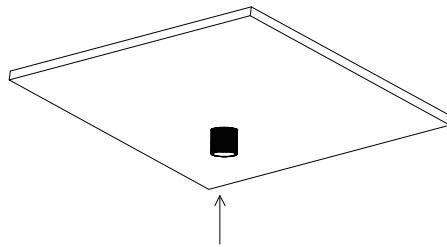

# NOVA LUCE

9492875

1 Turn off the general Switch

2 Push the product inside

3 By rotating fix it in place

4 Push

5 Finish

6 Turn on the general Switch