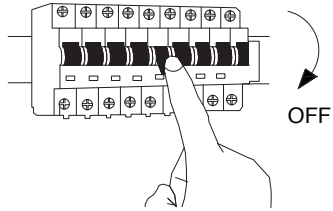

# NOVA LUCE

9492875

1 Turn off the general Switch

2 Push the product inside

3 By rotating fix it in place

4 Push

5 Finish

6 Turn on the general Switch