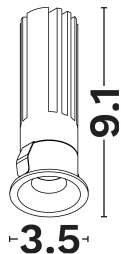

NOVA LUCE

PRODUCT DATASHEET

Version: 001

PRODUCT PHOTOGRAPH

GENERAL INFORMATION

Product Code	9052023
Product Category	Downlights
Product Family	Baculus
Mounting Location	Ceiling
Application Environment	Indoor

DIMENSION & WEIGHT

LxWxH (cm)	D:3.5 H:9.1
Cut out (cm)	3,1
Weight (Kgr)	N/A

TECHNICAL DRAWING

MATERIAL & COLOR

Product Color	Black
Body Material	Aluminium
Cover Material	N/A

APPLICATION & MOUNTING

Ambient Working Temp.	45 C
Type of Protection	IP20
Protection Class IK	IK03
Dimmable	Yes
Type of Dimming (Optional)	Triac/Dali
Mounting type	Recessed
Mounting Depth (cm)	Ceiling
Led Module Replaceable	No
Light Source	Led
Adjustable	No