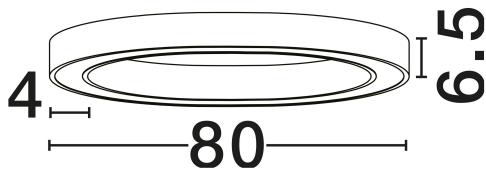

NOVA LUCE

PRODUCT DATASHEET

Version: 001

PRODUCT PHOTOGRAPH

GENERAL INFORMATION

Product Code	9558650
Collection	Indoor
Product Category	Ceiling
Product Family	Sting
Mounting Location	Ceiling
Application Environment	Indoor
Specifications	N/A

DIMENSION & WEIGHT

LxWxH (cm)	D: 80 W: 4 H: 7.8
Cut Out (cm)	N/A
Weight (Kgr)	4.8

MATERIAL & COLOR

Product Color	Brass Gold
Body Material	Aluminium & Acrylic

TECHNICAL DRAWING

APPLICATION & MOUNTING

Ambient Working Temp.	Max 45°C
Type of Protection	IP20
Dimmable	Yes
Type of Dimming	Triac
Mounting type	Surface
Mounting Depth (cm)	N/A
Led Module Replaceable	No
Light Source	LED

Power (Nominal)	50W
Input voltage (Nominal)	220-240V
Mains Frequency	50/60Hz

PHOTOMETRICAL DATA

Luminous Flux	2968lm
Color Temperature	3000K
Light Color (Designation)	Warm White

WARRANTY

Warranty	3 Years
----------	----------------