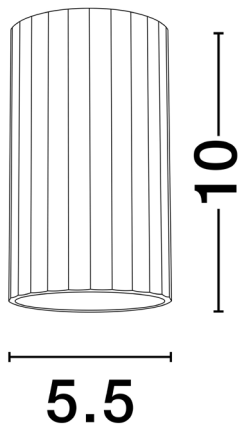

NOVA LUCE

PRODUCT DATASHEET

Version: 001

PRODUCT PHOTOGRAPH

GENERAL INFORMATION

Product Code	9011332
Collection	Decorative
Product Category	Wall
Product Family	Mare
Mounting Location	Wall
Application Environment	Indoor
Specifications	

DIMENSION & WEIGHT

LxWxH (cm)	D:5.5 H:10
Cut out (cm)	N/A
Weight (Kgr)	0.1

TECHNICAL DRAWING

MATERIAL & COLOR

Product Color	White
Body Material	Aluminium

APPLICATION & MOUNTING

Ambient Working Temp.	Max 45 oC
Type of Protection	IP20
Dimmable	Depend On Lamp
Type of Dimming	Depend On Lamp
Mounting type	Surface
Mounting Depth (cm)	N/A
Led Module Replaceable	Yes
Light Source	LED GU10

Power (Nominal)	10 W
Input voltage (Nominal)	220-240Vac
Mains Frequency	50/60Hz

PHOTOMETRICAL DATA

Luminous Flux	Depend On Lamp
Color Temperature	Depend On Lamp
Light Color (Designation)	Warm White

WARRANTY