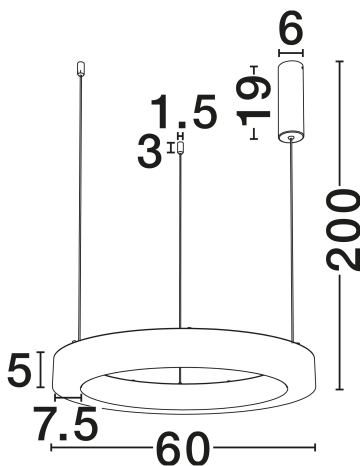

NOVA LUCE

PRODUCT DATASHEET

Version: 001

PRODUCT PHOTOGRAPH

TECHNICAL DRAWING

GENERAL INFORMATION

Product Code	9019811
Collection	Indoor
Product Category	Suspension
Product Family	Vaster
Mounting Location	Wall
Application Environment	Indoor
Specifications	N/A

DIMENSION & WEIGHT

LxWxH (cm)	D: 60 H: 200
Cut Out (cm)	N/A
Weight (Kgr)	0

MATERIAL & COLOR

Product Color	Brass Gold
Body Material	Steel, Aluminium & Imitated Alabaster

APPLICATION & MOUNTING

Ambient Working Temp.	Max 45°C
Type of Protection	IP20
Dimmable	Yes
Type of Dimming	Triac
Mounting type	Surface
Mounting Depth (cm)	N/A
Led Module Replaceable	No
Light Source	LED

Power (Nominal)	36W
Input voltage (Nominal)	220-240V
Mains Frequency	50/60Hz

PHOTOMETRICAL DATA

Luminous Flux	2149lm
Color Temperature	3000K
Light Color (Designation)	Warm White

WARRANTY

Warranty	3 Years
----------	----------------