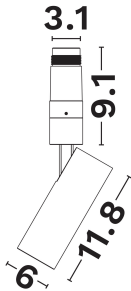

NOVA LUCE

PRODUCT DATASHEET

Version: 001

PRODUCT PHOTOGRAPH

TECHNICAL DRAWING

COMPATIBLE WITH

— On/Off Driver: N/A

— Triac Driver: N/A

— Dali Driver: N/A

GENERAL INFORMATION

Product Code	9492881
Product Category	Systems
Product Family	Imagine Lighting Systems
Mounting Location	Ceiling
Application Environment	Indoor

DIMENSION & WEIGHT

LxWxH (cm)	D: 6 H: 11.8
Cut out (cm)	N/A
Weight (Kgr)	N/A

Power (Nominal)	15
Input voltage (Nominal)	48Vdc
Mains Frequency	50/60Hz
Output voltage	N/A
Output Current	N/A
Power Factor	N/A
Efficiency	N/A
SVM	N/A
Pst	N/A
Class	III

PHOTOMETRICAL DATA

Luminous Flux	1180
Luminous Efficacy	78.7
Color Temperature	3000
Light Color (Designation)	Warm White
CRI	>90
SDCM	<3
Beam Angle	24
UGR	<6