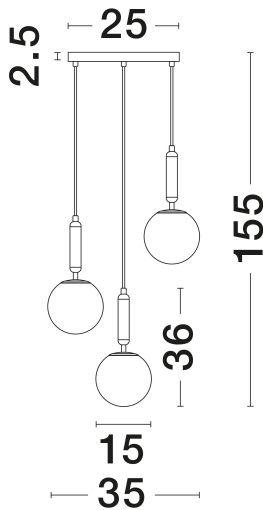

NOVA LUCE

PRODUCT DATASHEET

Version: 001

PRODUCT PHOTOGRAPH

TECHNICAL DRAWING

GENERAL INFORMATION

Product Code	9080127
Collection	Indoor
Product Category	Suspension
Product Family	Monet
Mounting Location	Ceiling
Application Environment	Indoor
Specifications	N/A

DIMENSION & WEIGHT

LxWxH (cm)	D: 35 H: 155
Cut Out (cm)	N/A
Weight (Kgr)	2

MATERIAL & COLOR

Product Color	Opal & Brass Gold
Body Material	Glass & Metal

APPLICATION & MOUNTING

Ambient Working Temp.	Max 45°C
Type of Protection	IP20
Dimmable	Yes
Type of Dimming	N/A
Mounting type	Surface
Mounting Depth (cm)	N/A
Led Module Replaceable	Yes
Light Source	E27

Power (Nominal)	3x12W
Input voltage (Nominal)	100-240V
Mains Frequency	50/60Hz

PHOTOMETRICAL DATA

Luminus Flux	N/A
Color Temperature	N/A
Light Color (Designation)	N/A

WARRANTY

Warranty	3 Years
----------	----------------